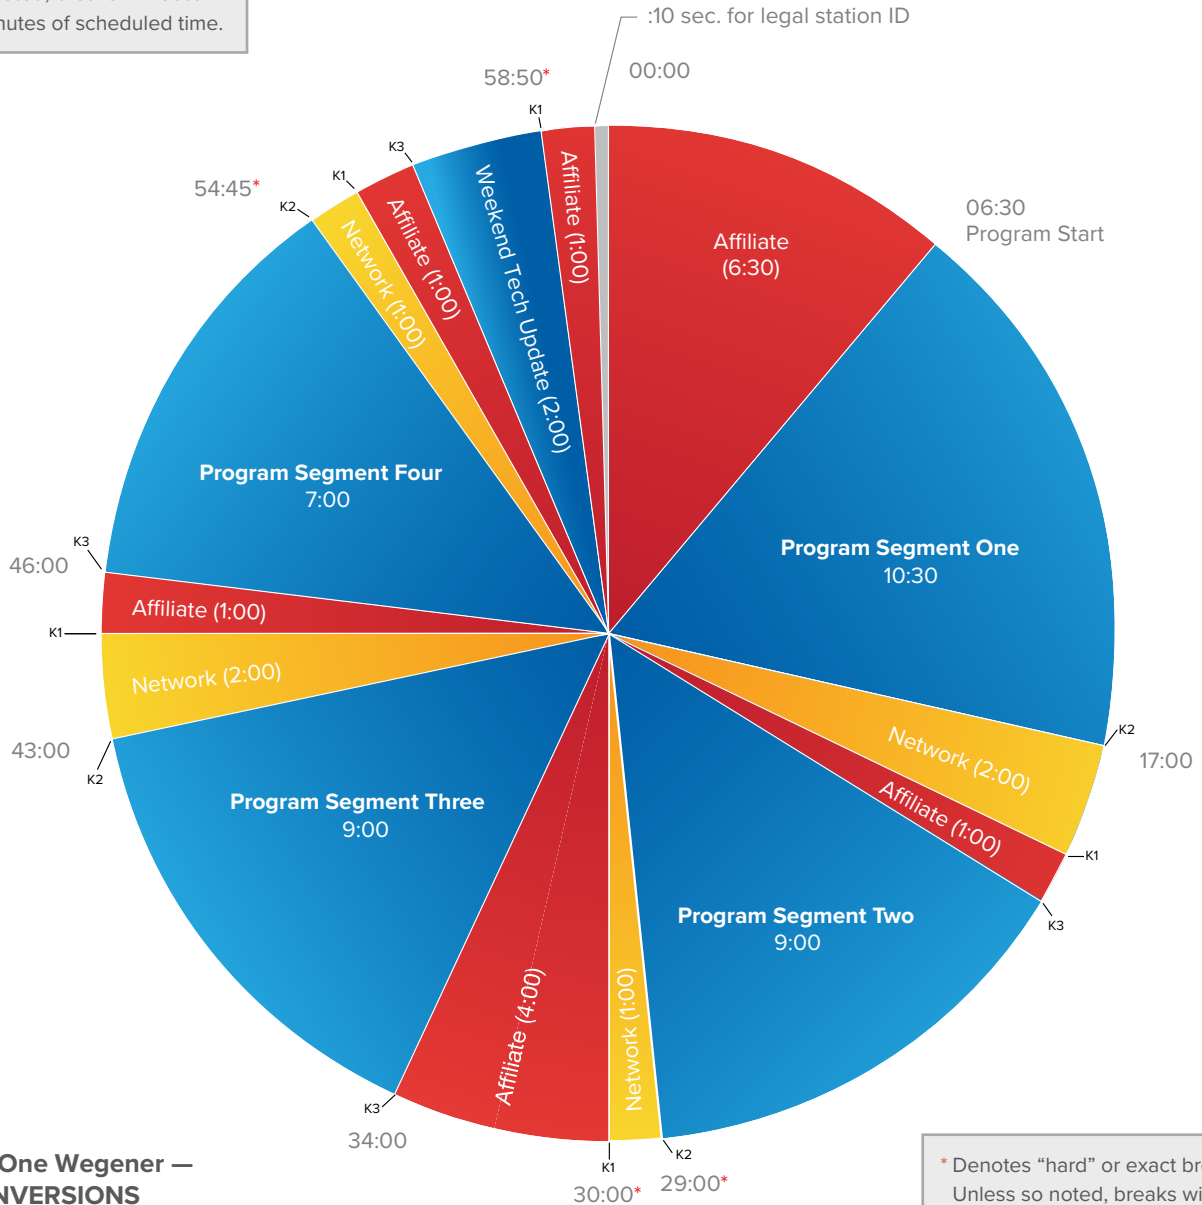

THE KIM KOMANDO SHOW

komando.com

Westwood One Wegener — RELAY CONVERSIONS

K1 - Local Station Cutaways
 K2 - Pre-break ID (4.5 seconds before network spot)
 K3 - Local IDs and voiceovers (Note: 12 seconds)

* Denotes "hard" or exact break time. Unless so noted, breaks will occur within 2 minutes of scheduled time.

* Denotes "hard" or exact break time. Unless so noted, breaks will occur within 2 minutes of scheduled time.

Westwood One Wegener — RELAY CONVERSIONS

K1 - Local Station Cutaways
 K2 - Pre-break ID (4.5 seconds before network spot)
 K3 - Local IDs and voiceovers (Note: 12 seconds)

- Program Content
- Network
- Affiliate