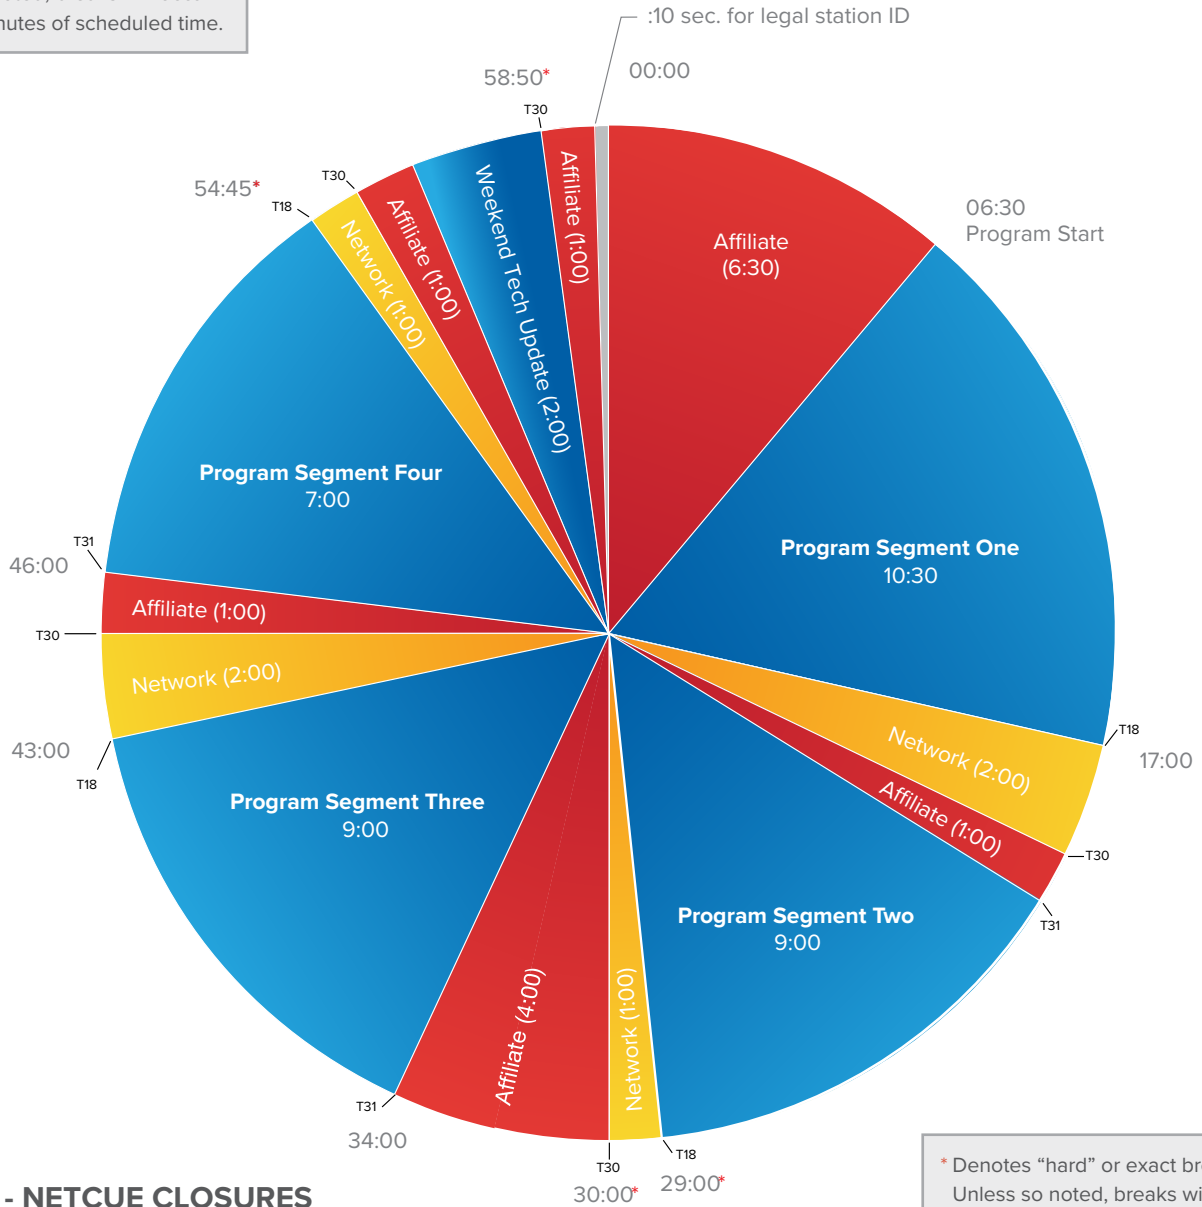

**XDS-PRO - NETCUE CLOSURES**

T18 - Pre-break ID (4.5 seconds before network spot)  
T30 - Local Station Cutaways  
T31 - Local IDs and voiceovers (Note: 12 seconds)

\* Denotes "hard" or exact break time. Unless so noted, breaks will occur within 2 minutes of scheduled time.

\* Denotes "hard" or exact break time. Unless so noted, breaks will occur within 2 minutes of scheduled time.

**XDS-PRO - NETCUE CLOSURES**

T18 - Local Liner (4.5 seconds before network spot)  
T30 - Local Station Cutaway  
T31 - Local Liner (Note: 12 seconds)