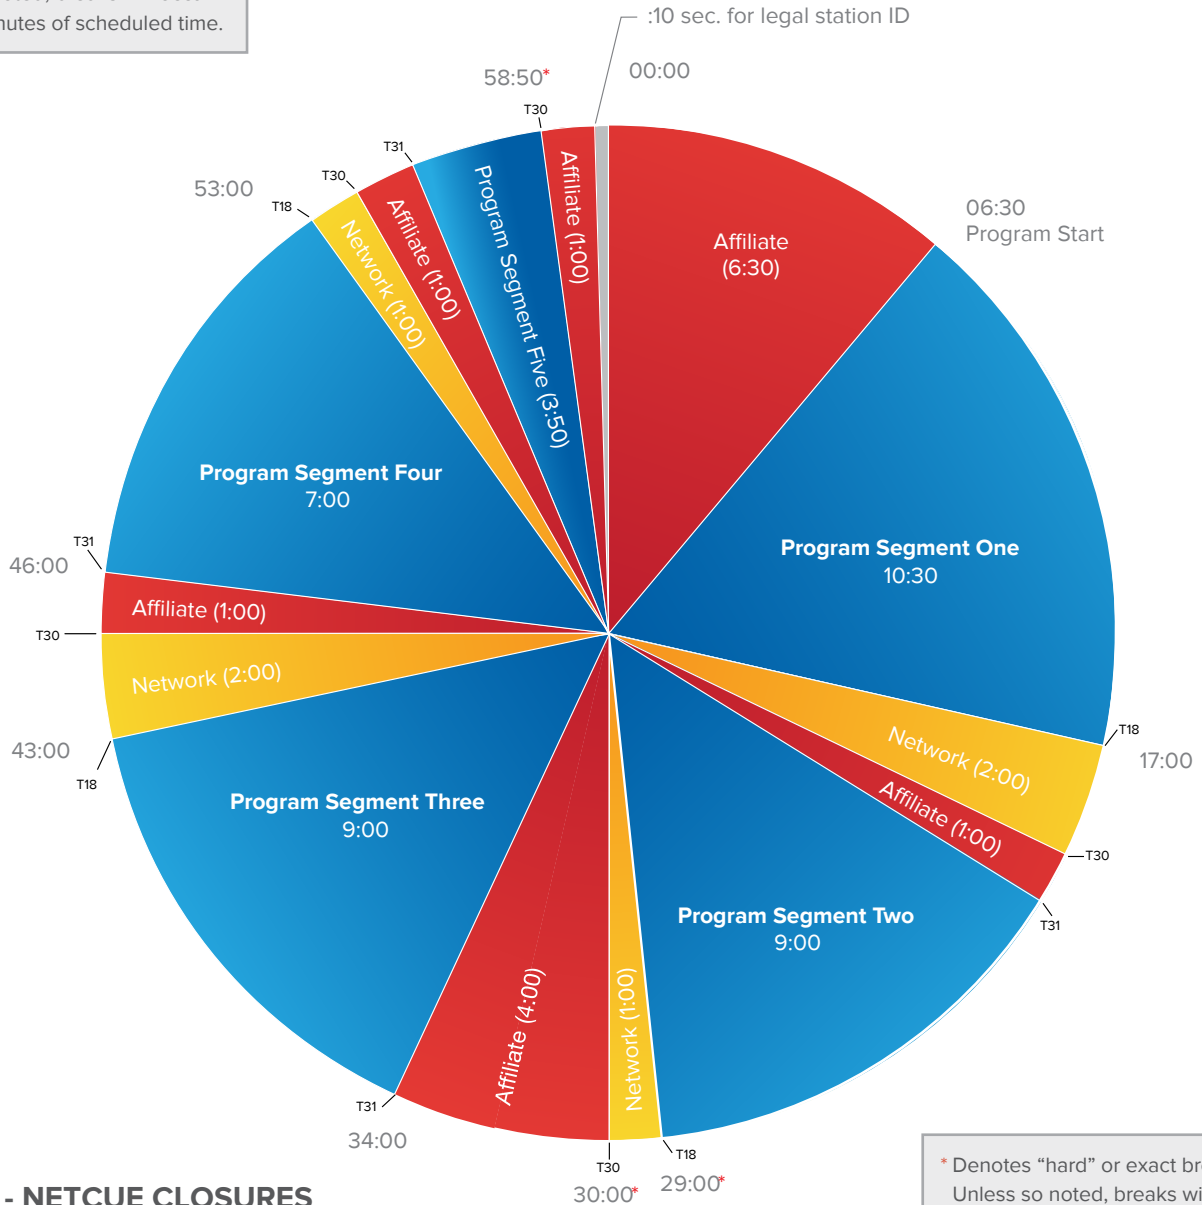

XDS-PRO - NETCUE CLOSURES

T18 - Pre-break ID (4.5 seconds before network spot)
T30 - Local Station Cutaways
T31 - Local IDs and voiceovers (Note: 12 seconds)

* Denotes "hard" or exact break time. Unless so noted, breaks will occur within 2 minutes of scheduled time.

* Denotes "hard" or exact break time. Unless so noted, breaks will occur within 2 minutes of scheduled time.

XDS-PRO - NETCUE CLOSURES

T18 - Local Liner (4.5 seconds before network spot)
T30 - Local Station Cutaway
T31 - Local Liner (Note: 12 seconds)