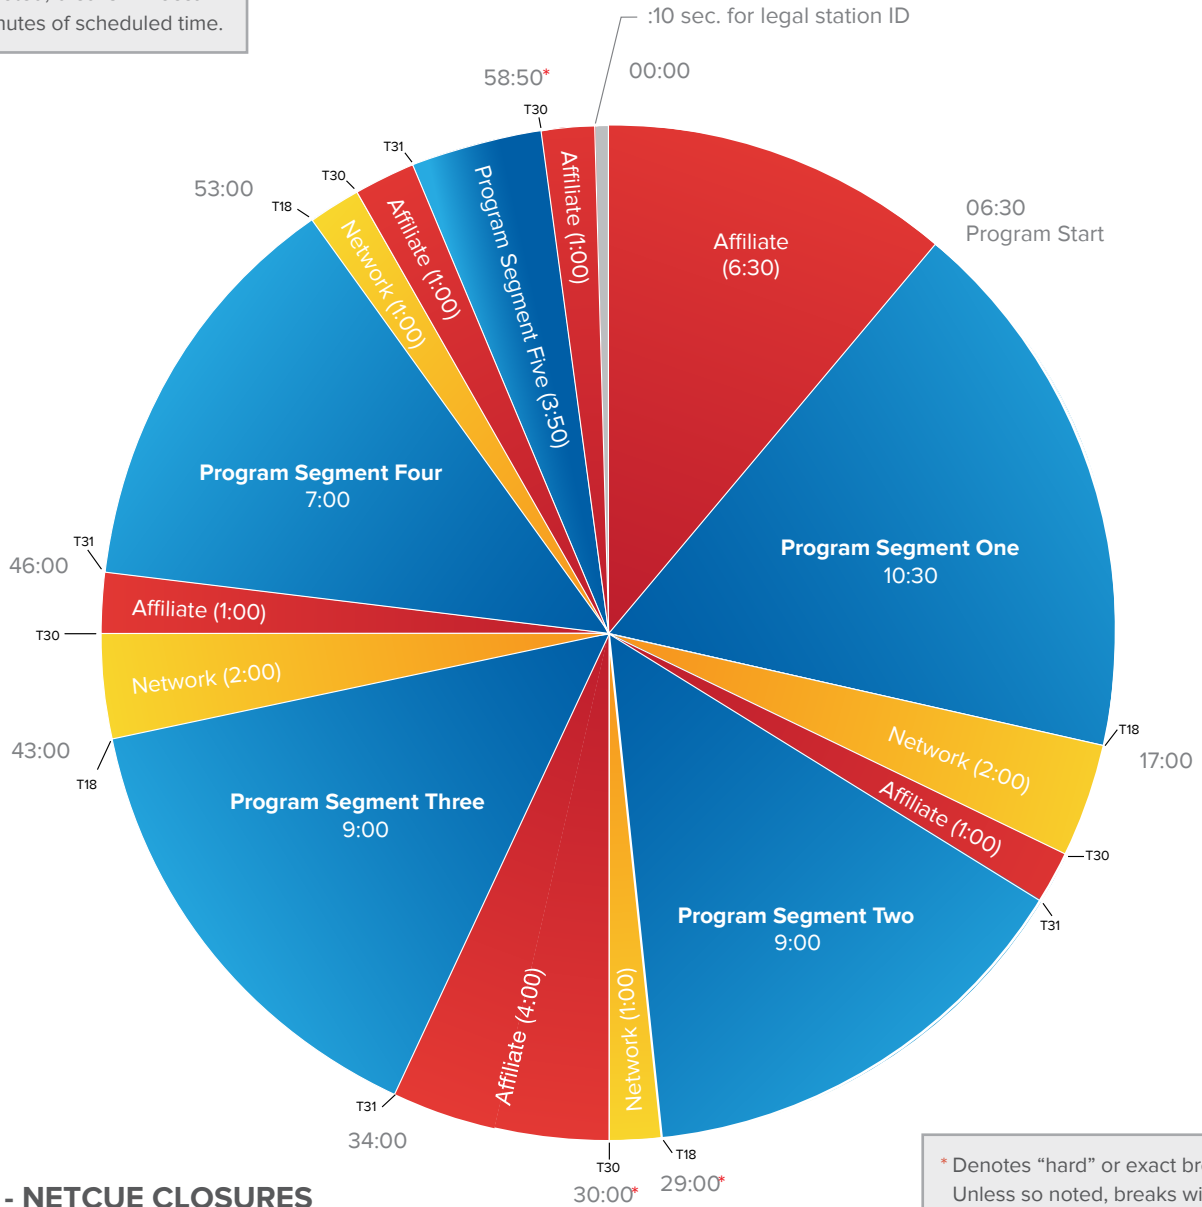

XDS-PRO - NETCUE CLOSURES

T18 - Pre-break ID (4.5 seconds before network spot)
T30 - Local Station Cutaways
T31 - Local IDs and voiceovers (Note: 12 seconds)

* Denotes "hard" or exact break time.
Unless so noted, breaks will occur within 2 minutes of scheduled time.

* Denotes "hard" or exact break time.
Unless so noted, breaks will occur within 2 minutes of scheduled time.

XDS-PRO - NETCUE CLOSURES

T18 - Local Liner (4.5 seconds before network spot)
T30 - Local Station Cutaway
T31 - Local Liner (Note: 12 seconds)

- Program Content
- Network
- Affiliate

WESTWOOD ONE XDS-PRO SATELLITE DELIVERY

Saturday mornings 10 a.m. to 1 p.m. EST, 7 a.m. to 10 a.m. PST
Emergencies: (602) 381-8200 ext. 214
Affiliate Relations: (602) 381-8200 ext. 253
Fax: (602) 381-8221